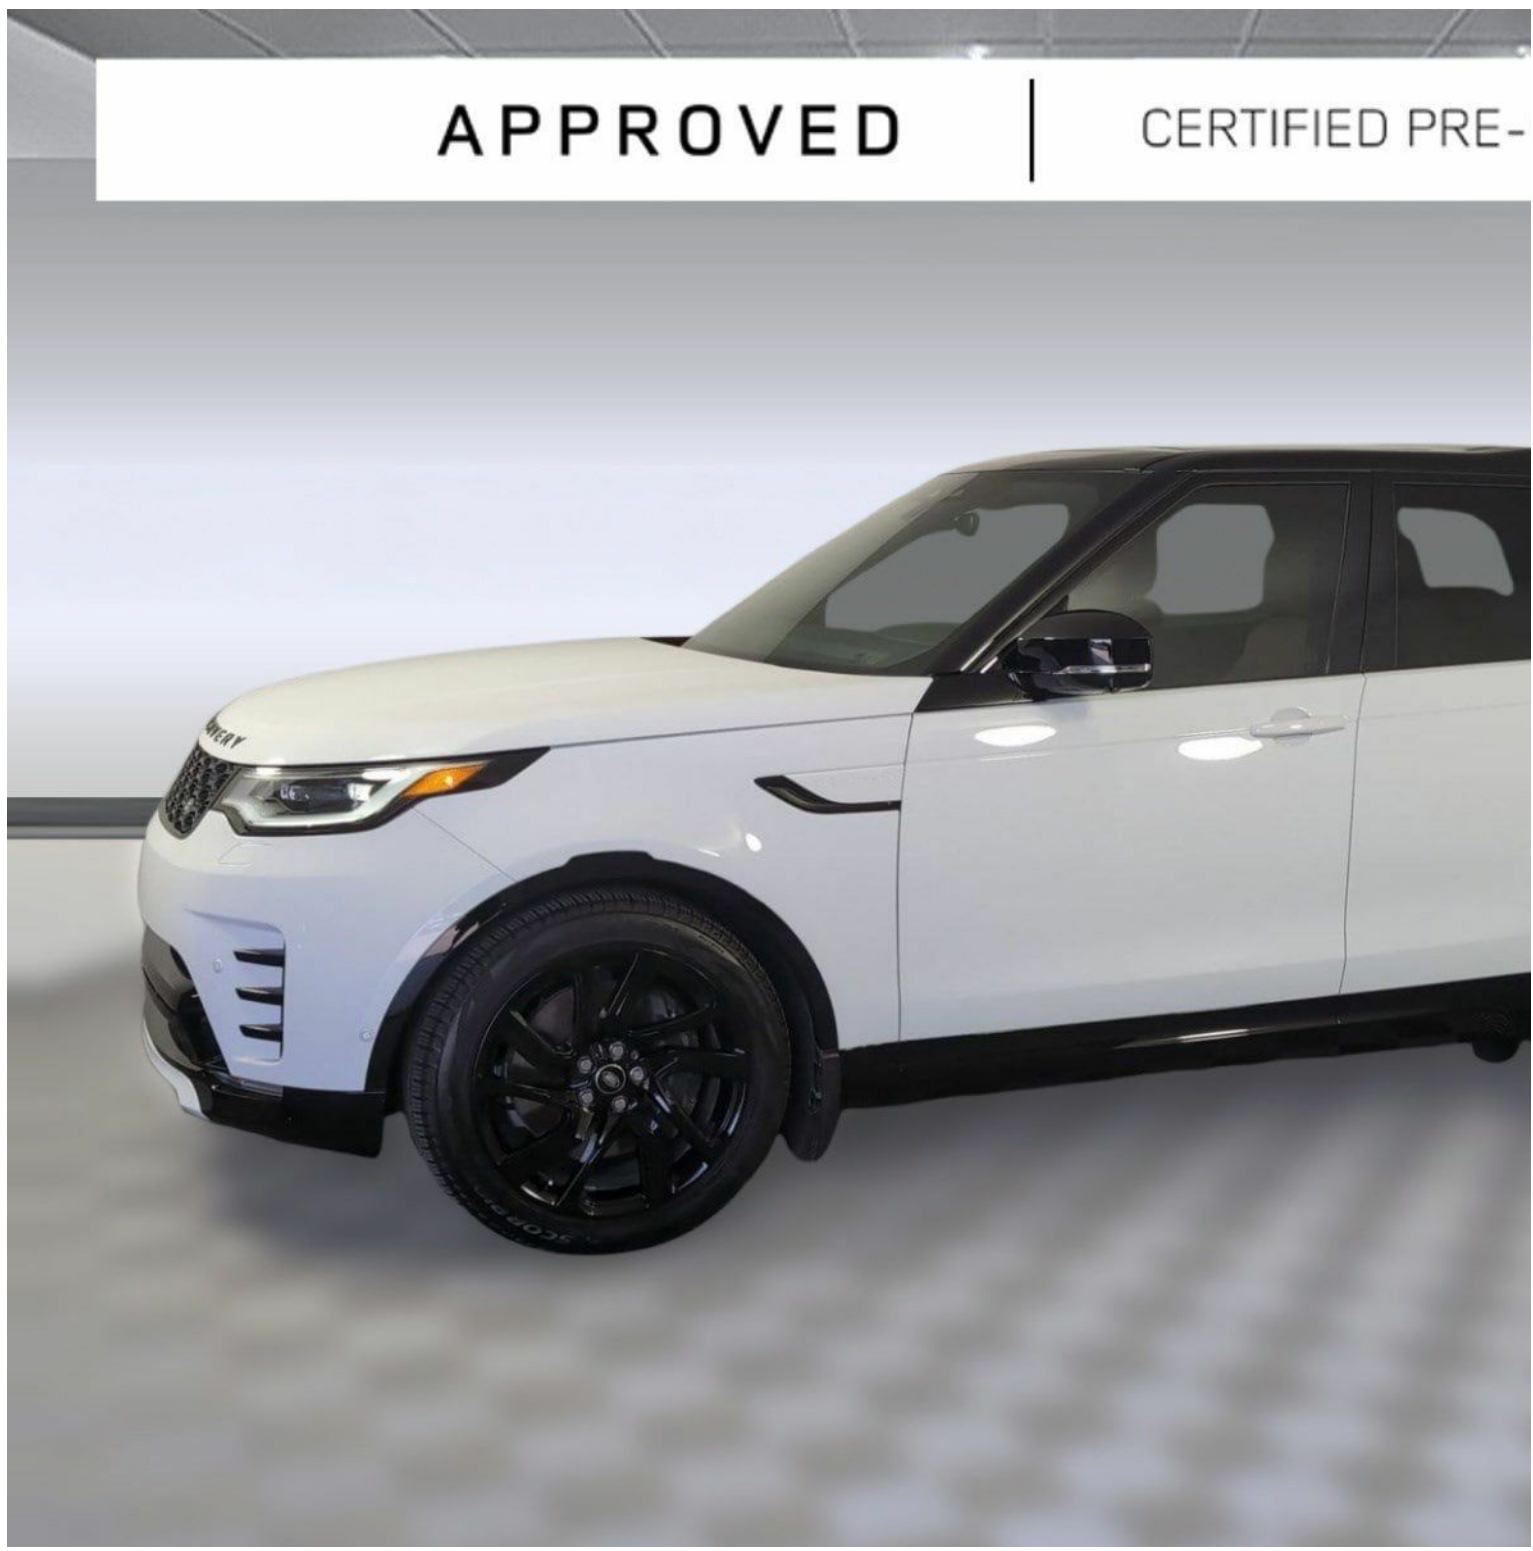

[2025 Discovery Dynamic SE 3I Automatic](#)

Condition: Approved Certified Pre-Owned

[\\$64,993](#)

[Images 3 Gallery](#) Swipe to view more images Tap to open gallery Images(3)

APPROVED

CERTIFIED PRE-

[Videos 0 Images 3](#)

Exterior Interior

[Hide Infospots](#)

Registered 2025

Mileage 5,508 miles

Transmission Automatic

Bodystyle SUV

Color white

Registration NS2510176

Retailer Comments

Scores 23 Highway MPG and 17 City MPG! This Land Rover Discovery delivers a Intercooled Turbo Gas/Electric I-6 3.0 L/183 engine powering this Automatic transmission. Window Grid Diversity Antenna, Wheels: 21" Gloss Black -inc: Style 5025, Trunk/Hatch Auto-Latch. This Land Rover Discovery Features the Following Options Trip Computer, Transmission: 8-Speed Automatic (8HP51), Transmission w/Driver Selectable Mode, SportShift Sequential Shift Control w/Steering Wheel Controls and Oil Cooler, Towing Equipment -inc: Trailer Sway Control, Tires: 21", Tailgate/Rear Door Lock Included w/Power Door Locks, Streaming Audio, Speed Sensitive Rain Detecting Variable Intermittent Wipers, Smart Device Remote Engine Start, Single Stainless Steel Exhaust. Stop By Today A short visit to Jaguar Land Rover Southwest Houston located at 10002 Southwest Fwy, Houston, TX 77074 can get you a dependable Discovery today!
Land Rover Southwest Houston